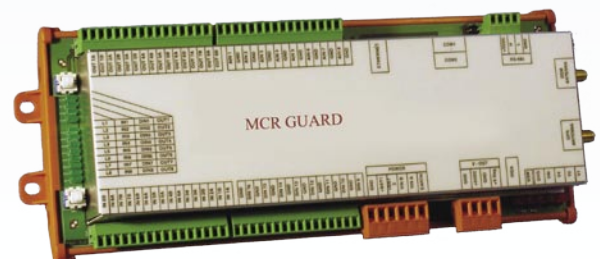

MCR has spent over four years developing technology that is versatile, sophisticated but simple to use, durable and very cost effective.

Customized to suit your needs, MCR's **AicAAA™** (Access to information and control **A**n anytime, **A**n anywhere from **A**n platform) proprietary technology can offer services such as multiple-subscriber message delivery, flexible logical to physical object mapping, message logging, real-time control and event-driven action generation. The Guard Series provides event-driven E-mail, SMS and MMS (picture) messaging to wireless mobile devices (phones/PDAs) as well as real time control.

A complete OEM peripheral component list is available on request.

Controller

- Rabbit 3000 processor
- Real Time uC/OSII
- Real Time Clock, Watchdog
- Solid State Flash memory for remote software update and non-volatile data storage (up to 512 Kbytes)
- BIOS: Rabbit 256 KB Flash
- Operating SRAM memory (up to 512 Kbytes)
- 16 Digital inputs (opto-isolated)
- 10 Analog inputs, 8 Relay outputs

Ethernet Interface

- 10/100BASET, RJ45 network connector
- TCP/IP support

Serial Interface

- 6 fully independent Serial Ports (one DB9 connector)
- Serial speeds up to 115.2 kbps
- One RS-232 port, one RS-232/RS-485

Wireless Interface

- GSM modem support
- GPS Global Positioning System support